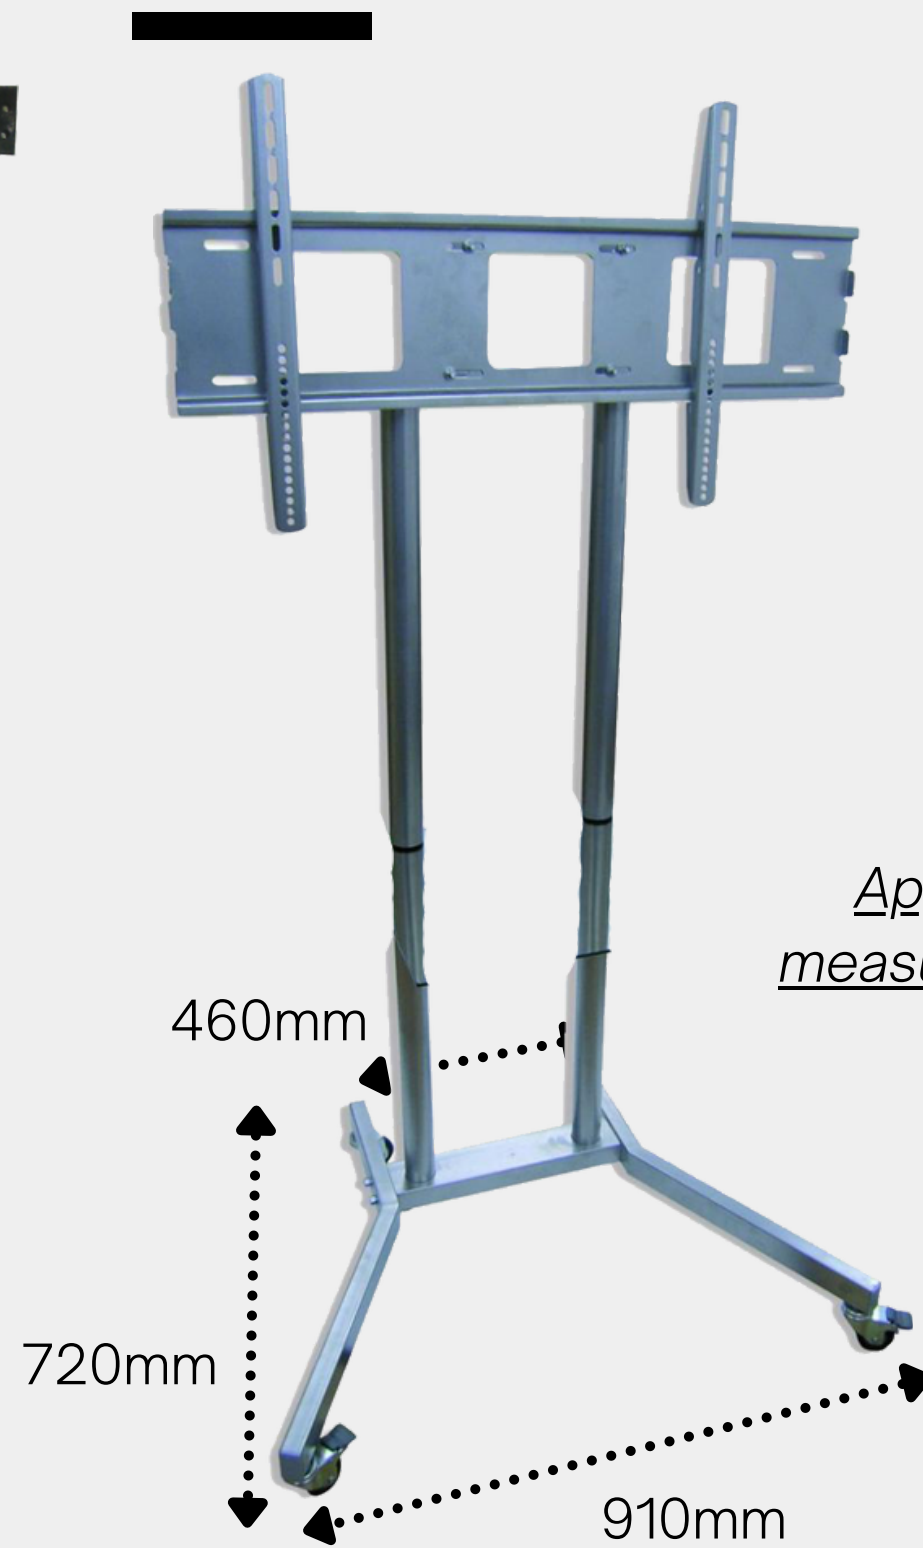

## Touchscreen

1320 x 816 mm

**01** Weight 30kg

**02** Contrast: 4000:1  
10 points  
IR sensor

# TV stands

Height:  
1580 mm and 1900 mm approx.  
For all types of screens

*Approximate  
measurements\**