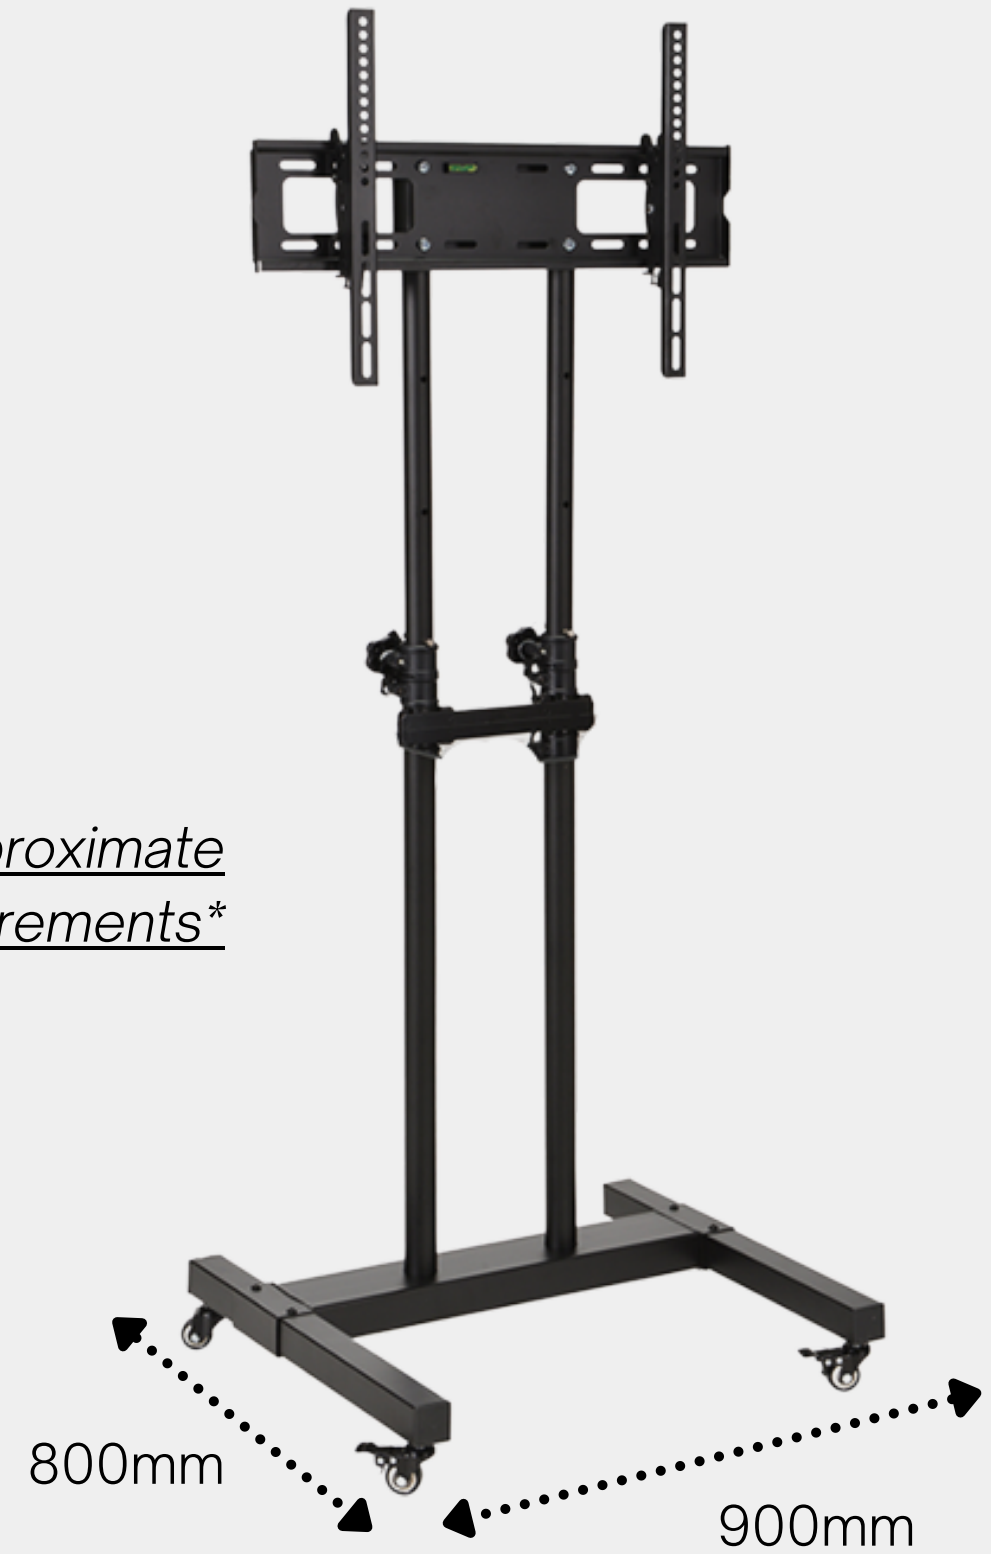

# 86"

1943 mm

1118 mm

# 55"

## Touchscreen

1320 x 816 mm

**01** Weight 30kg

**02** Contrast: 4000:1  
10 points  
IR sensor

# TV stands

Height:  
1580 mm and 1900 mm approx.  
For all types of screens

*Approximate  
measurements\**